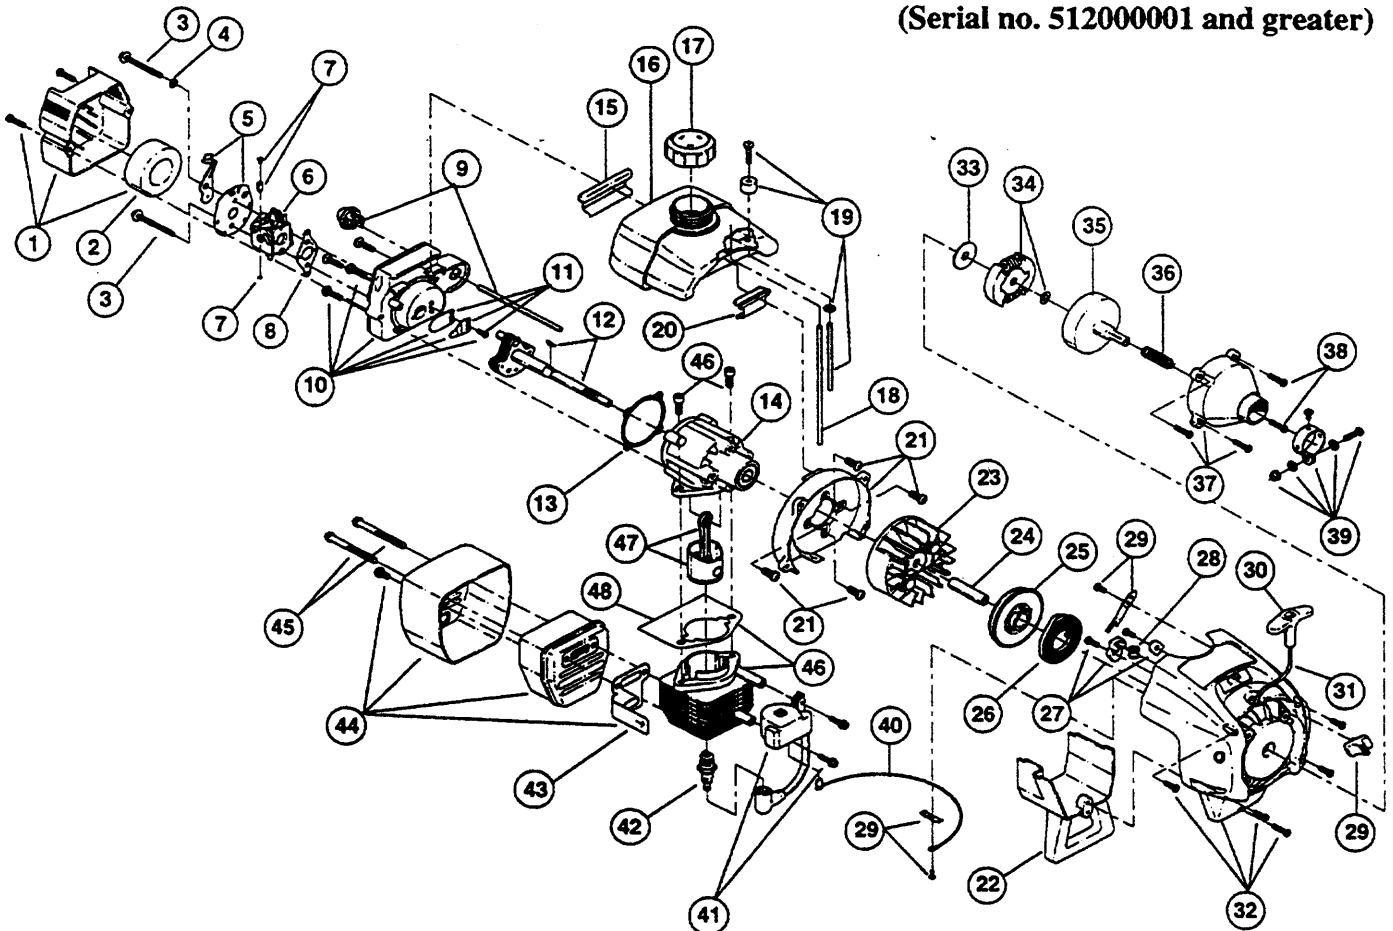

ENGINE PARTS - MODEL 780r/790r

(Serial no. 51200001 and greater)

Item	Part No.	Description
1	180349	Carburetor/Air Cleaner Cover Assembly (includes item 2)
2	180350	Air Cleaner Filter
3	180351	Carburetor Mounting Screw Assembly
4	180352	Wavey Washer
5	180353	Choke Lever and Plate
6	180985	Carburetor Assembly W/Limiter Caps
7	682048	Throttle Adjustment Assembly (Walbro)
7	180092	Throttle Adjustment Assembly (Zama)
8	610675	Carburetor Gasket (10 pack)
9	181558	Primer and Hose Assembly
10	180354	Carb Mount Assembly
11	147573	Reed Assembly
12	180022	Power Shaft Assembly
13	612115	Carburetor Mount Gasket (10 pack)
14	180026	Crank Case Service Assembly (includes 12)
15	612134	Rear Mounting Pad
16	181438	Fuel Tank Assembly (includes 17-19)
17	181559	Fuel Cap Assembly
18	181168	Fuel Return Line
19	682039	Fuel Line Assembly
20	145308	Front Mounting Pad
21	153520	Shroud Assembly
22	683078	Shroud Extension and Stand
23	180929	Flywheel Assembly
24	181065	Spacer
25	180535	Recoil Pulley Assembly
26	613102	Recoil Spring
27	181441	Pulley Retainer Assembly
28	611061	Rope Guide
29	181442	Switch Assembly
30	610300	Pull Handle
31	613103	Rope
32	181443	Starter Housing Assembly