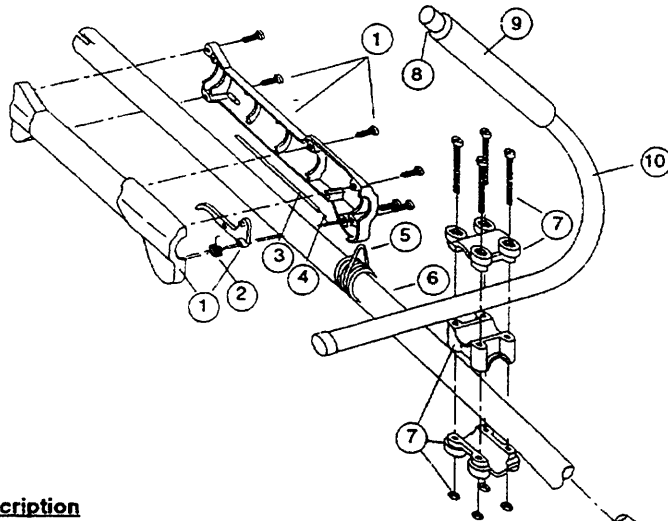

BOOM AND TRIMMER PARTS-MODEL 780r

(Serial no. 512000001 and greater)

Item	Part No.	Description
1	180277	Throttle Housing and Trigger Assembly
2	610314	Throttle Trigger Spring
3	181554	Throttle Cable Housing
4	180127	Throttle Cable
5	610327	Shoulder Strap Clamp
6	147486	Drive Shaft Housing Assembly
7	683295	Handle Bracket Assembly
8	612021	Tube Closure
9	612831	Grip
10	180286	J-Handle Assembly (items 8-9)
11	180406	Flexible Drive Shaft
12	147539	Guard Mounting Screws
13	147677	Mounting Hardware & Grease Plug Assembly
14	147488	Gear Box Assembly (items 13, 19, 20, 30)
15	683304	Guard Mounting Screws
16	683299	Guard and Blade Assembly (includes item 17)
17	682061	Blade Assembly
18	147492	Guard Mount
19	147489	Blade Driver
20	147490	Blade Retaining Washer
21	612483	Spool Shaft
22	147494	Outer Spool and Eyelet Assembly
23	145566	Eyelet
24	612026	Retainer (10 pack)
25	610636	Spring
26	147495	Inner Reel
27	180814	Bump Head Knob Assembly
28	145873	Blade
29	147670	Blade Cover
30	147491	Lock Nut
*	147299	Locking Rod Tool
*	682075	Shoulder Strap Assembly

Optional Accessories

- 180120 Monoflail Cutting Line, 50 ft (.095 line)
- 147345 Spool and Line (40 ft) Assembly
- 147498 Complete Head Assembly (items 21-27)
- 180014 Blade Retaining Kit (items 20 & 30)
- 147541 Ryobi 2-Cycle Oil (48 - 4 oz can)

* not shown