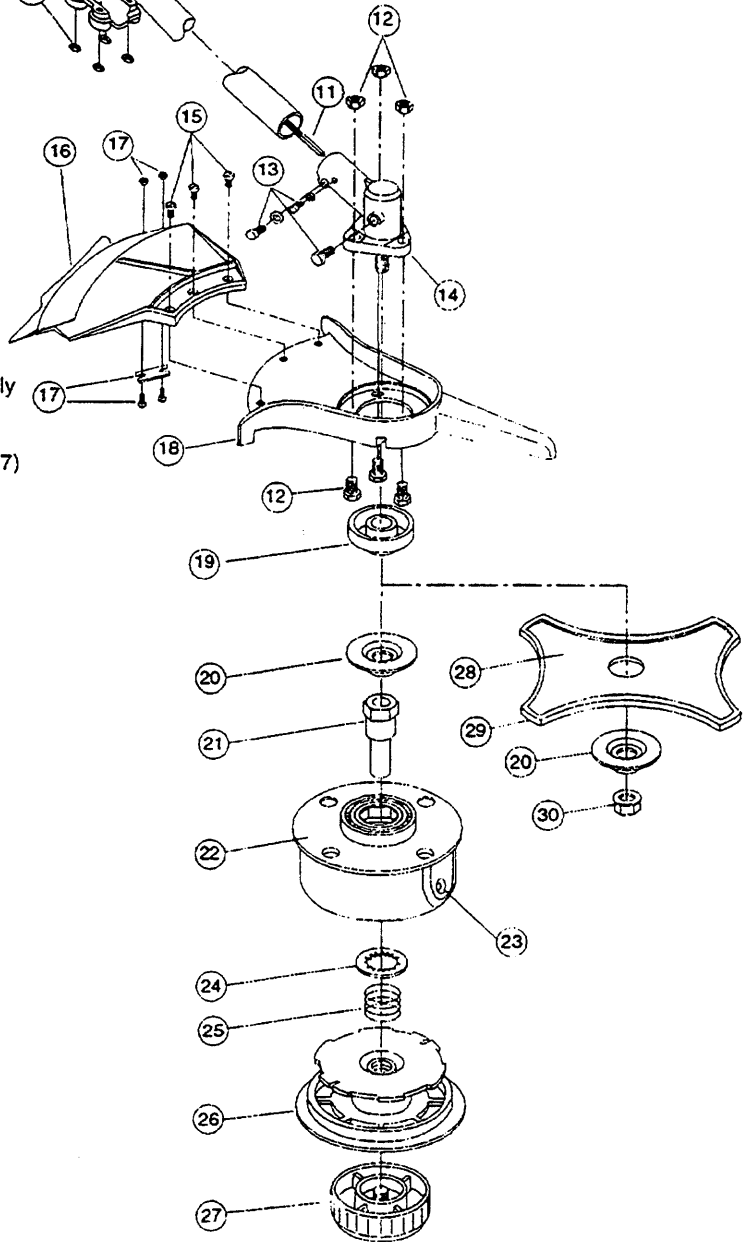

BOOM AND TRIMMER PARTS-MODEL 780r

(Serial no. 512000001 and greater)

Item	Part No.	Description
1	180277	Throttle Housing and Trigger Assembly
2	610314	Throttle Trigger Spring
3	181554	Throttle Cable Housing
4	180127	Throttle Cable
5	610327	Shoulder Strap Clamp
6	147486	Drive Shaft Housing Assembly
7	683295	Handle Bracket Assembly
8	612021	Tube Closure
9	612831	Grip
10	180286	J-Handle Assembly (items 8-9)
11	180406	Flexible Drive Shaft
12	147539	Guard Mounting Screws
13	147677	Mounting Hardware & Grease Plug Assembly
14	147488	Gear Box Assembly (items 13, 19, 20, 30)
15	683304	Guard Mounting Screws
16	683299	Guard and Blade Assembly (includes item 17)
17	682061	Blade Assembly
18	147492	Guard Mount
19	147489	Blade Driver
20	147490	Blade Retaining Washer
21	612483	Spool Shaft
22	147494	Outer Spool and Eyelet Assembly
23	145566	Eyelet
24	612026	Retainer (10 pack)
25	610636	Spring
26	147495	Inner Reel
27	180814	Bump Head Knob Assembly
28	145873	Blade
29	147670	Blade Cover
30	147491	Lock Nut
*	147299	Locking Rod Tool
*	682075	Shoulder Strap Assembly

Optional Accessories

- 180120 Monoflail Cutting Line, 50 ft (.095 line)
- 147345 Spool and Line (40 ft) Assembly
- 147498 Complete Head Assembly (items 21-27)
- 180014 Blade Retaining Kit (items 20 & 30)
- 147541 Ryobi 2-Cycle Oil (48 - 4 oz can)

* not shown